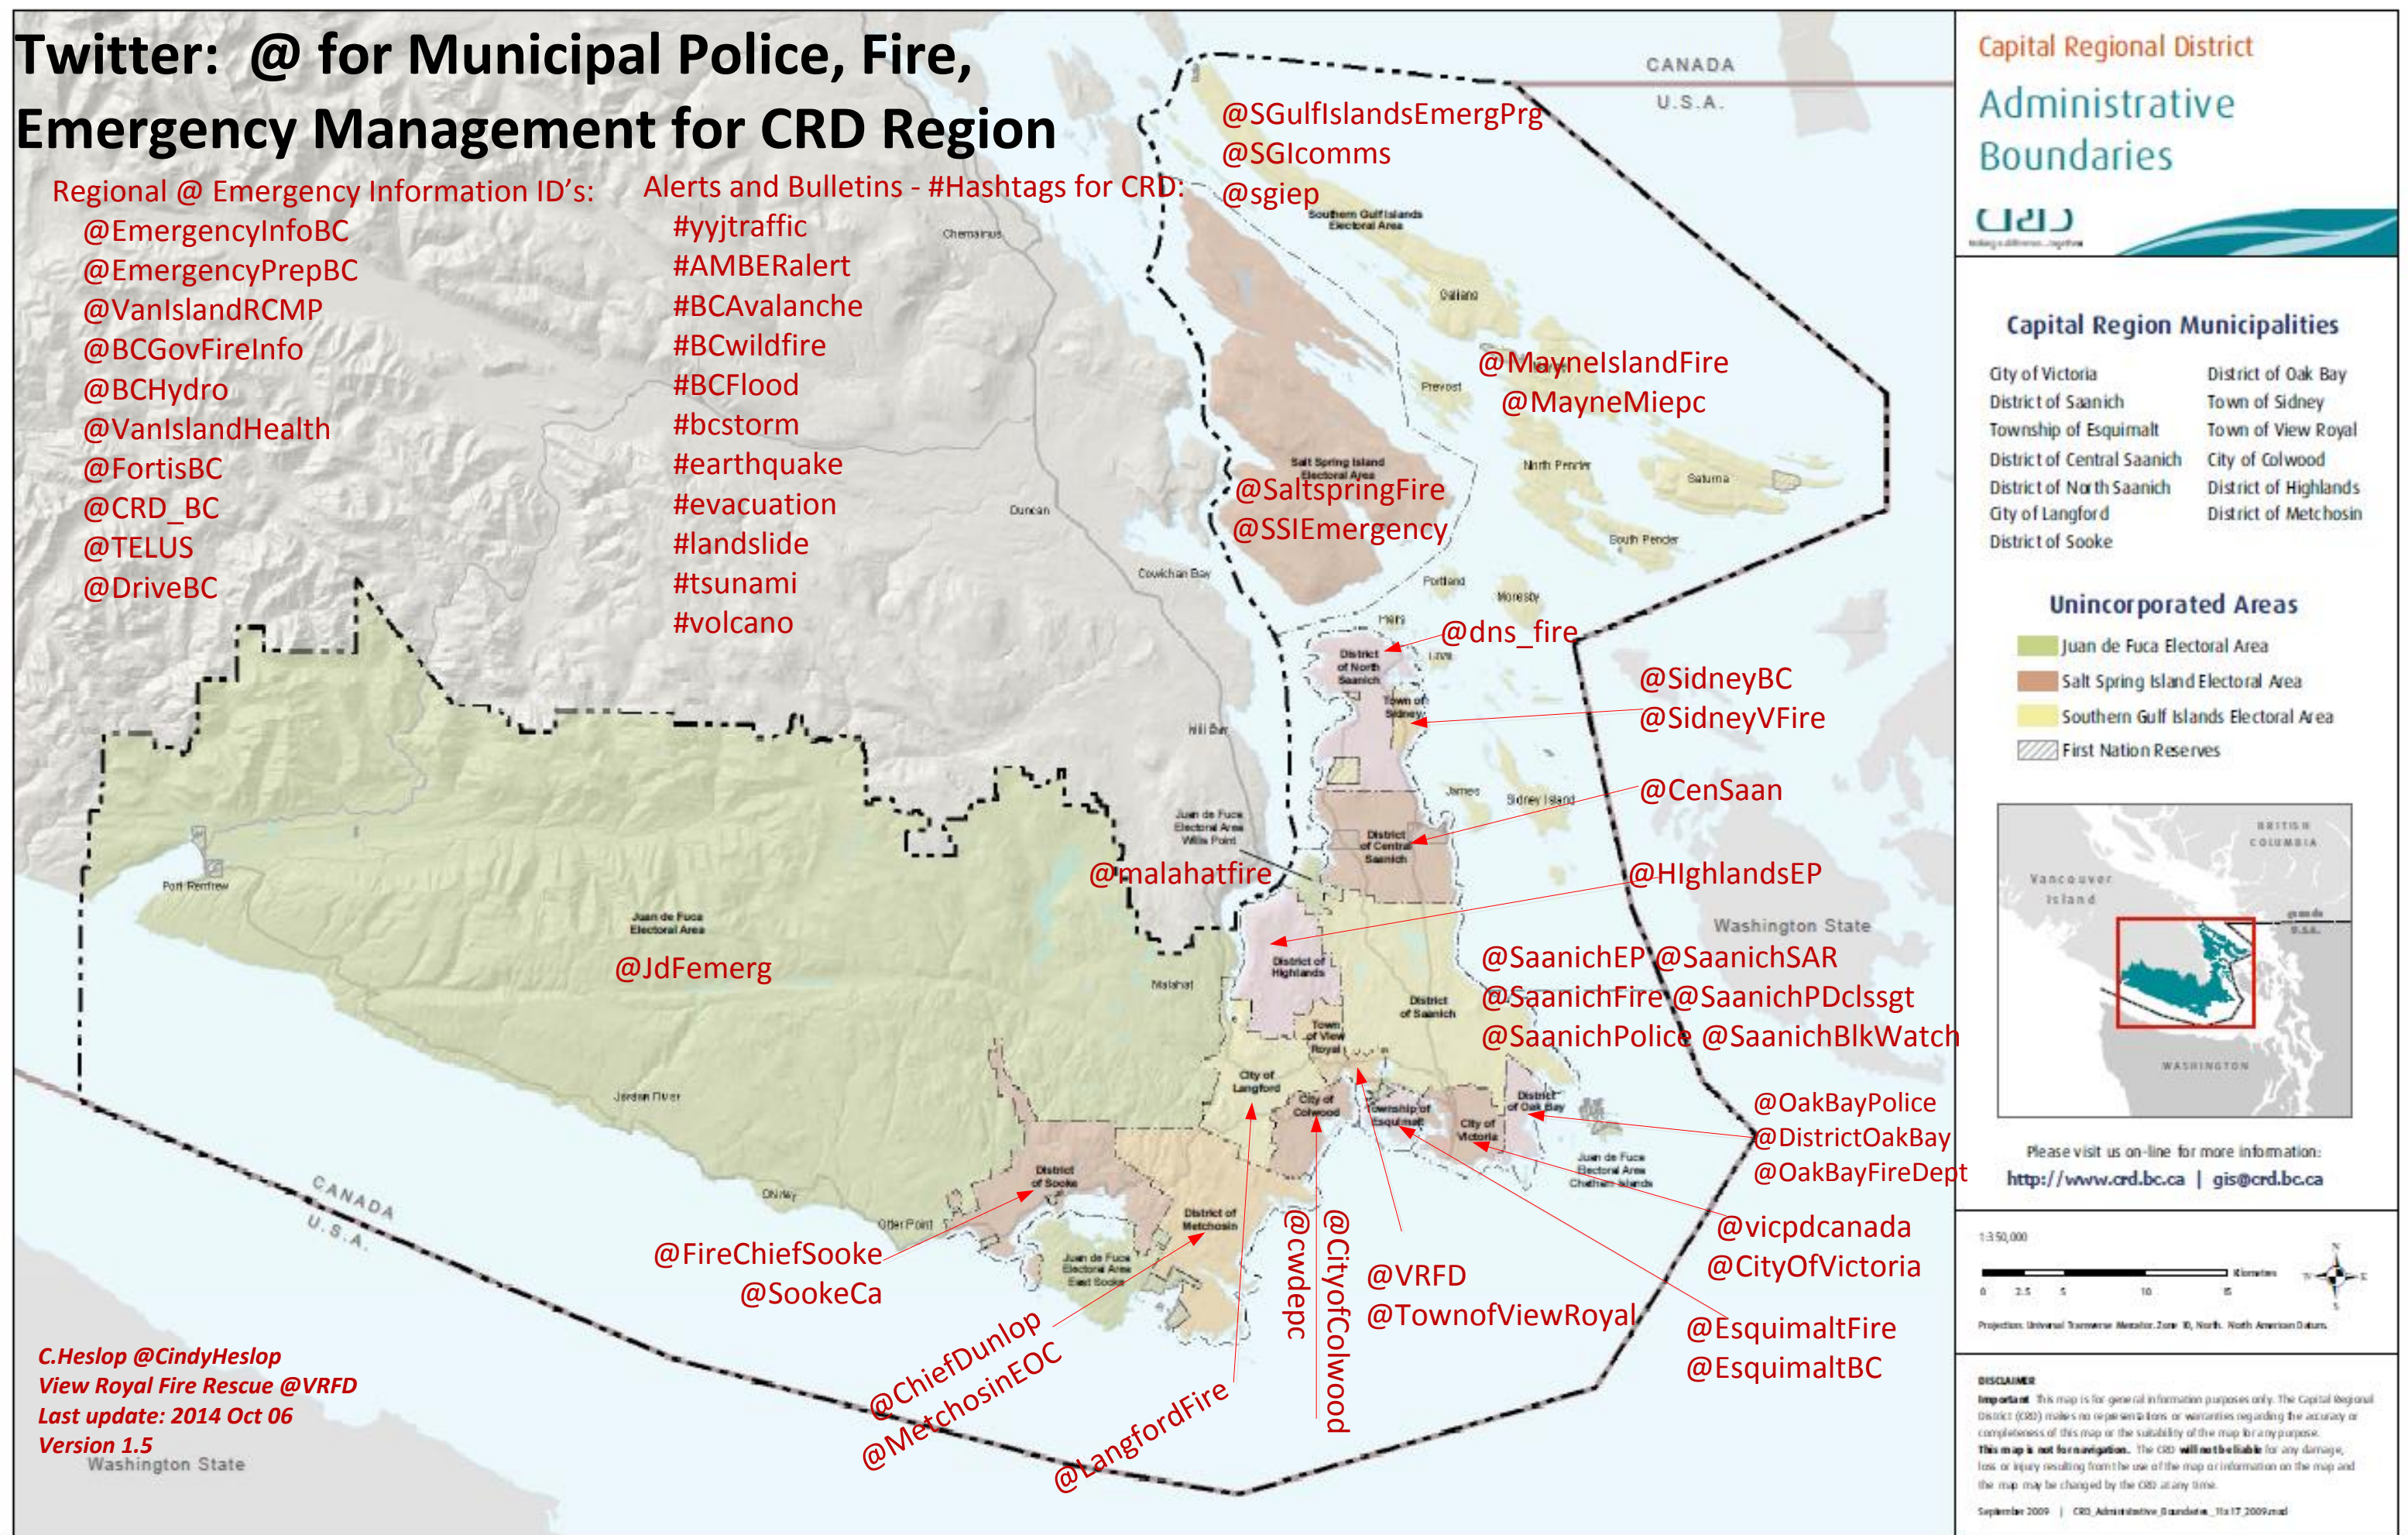

Twitter: @ for Municipal Police, Fire, Emergency Management for CRD Region

Regional @ Emergency Information ID's:

- @EmergencyInfoBC
- @EmergencyPrepBC
- @VanIslandRCMP
- @BCGovFireInfo
- @BCHydro
- @VanIslandHealth
- @FortisBC
- @CRD_BC
- @TELUS
- @DriveBC

Alerts and Bulletins - #Hashtags for CRD:

- #yyjtraffic
- #AMBERAlert
- #BCAvalanche
- #BCwildfire
- #BCFlood
- #bcstorm
- #earthquake
- #evacuation
- #landslide
- #tsunami
- #volcano

- @SGulfIslandsEmergPrg
- @SGIcomms
- @sgiep

- @MayneIslandFire
- @MayneMiepc

- @SaltSpringFire
- @SSIEmergency

- @dns_fire

- @SidneyBC
- @SidneyVFire

- @CenSaan

- @HighlandsEP

- @SaanichEP @SaanichSAR
- @SaanichFire @SaanichPDclsst
- @SaanichPolice @SaanichBlkWatch

- @OakBayPolice
- @DistrictOakBay
- @OakBayFireDept

- @vicpdcanada
- @CityOfVictoria

- @EsquimaltFire
- @EsquimaltBC

- @JdFemerg

- @FireChiefSooke
- @SookeCa

- @ChiefDunlop
- @MetchosinEOC

- @LangfordFire

- @cwdepc
- @CityofColwood

- @VRFD
- @TownofViewRoyal

C.Heslop @CindyHeslop
View Royal Fire Rescue @VRFD
Last update: 2014 Oct 06
Version 1.5
Washington State

Capital Regional District
Administrative
Boundaries

Capital Region Municipalities

City of Victoria	District of Oak Bay
District of Saanich	Town of Sidney
Township of Esquimalt	Town of View Royal
District of Central Saanich	City of Colwood
District of North Saanich	District of Highlands
City of Langford	District of Metchosin
District of Sooke	

Unincorporated Areas

- Juan de Fuca Electoral Area
- Salt Spring Island Electoral Area
- Southern Gulf Islands Electoral Area
- First Nation Reserves